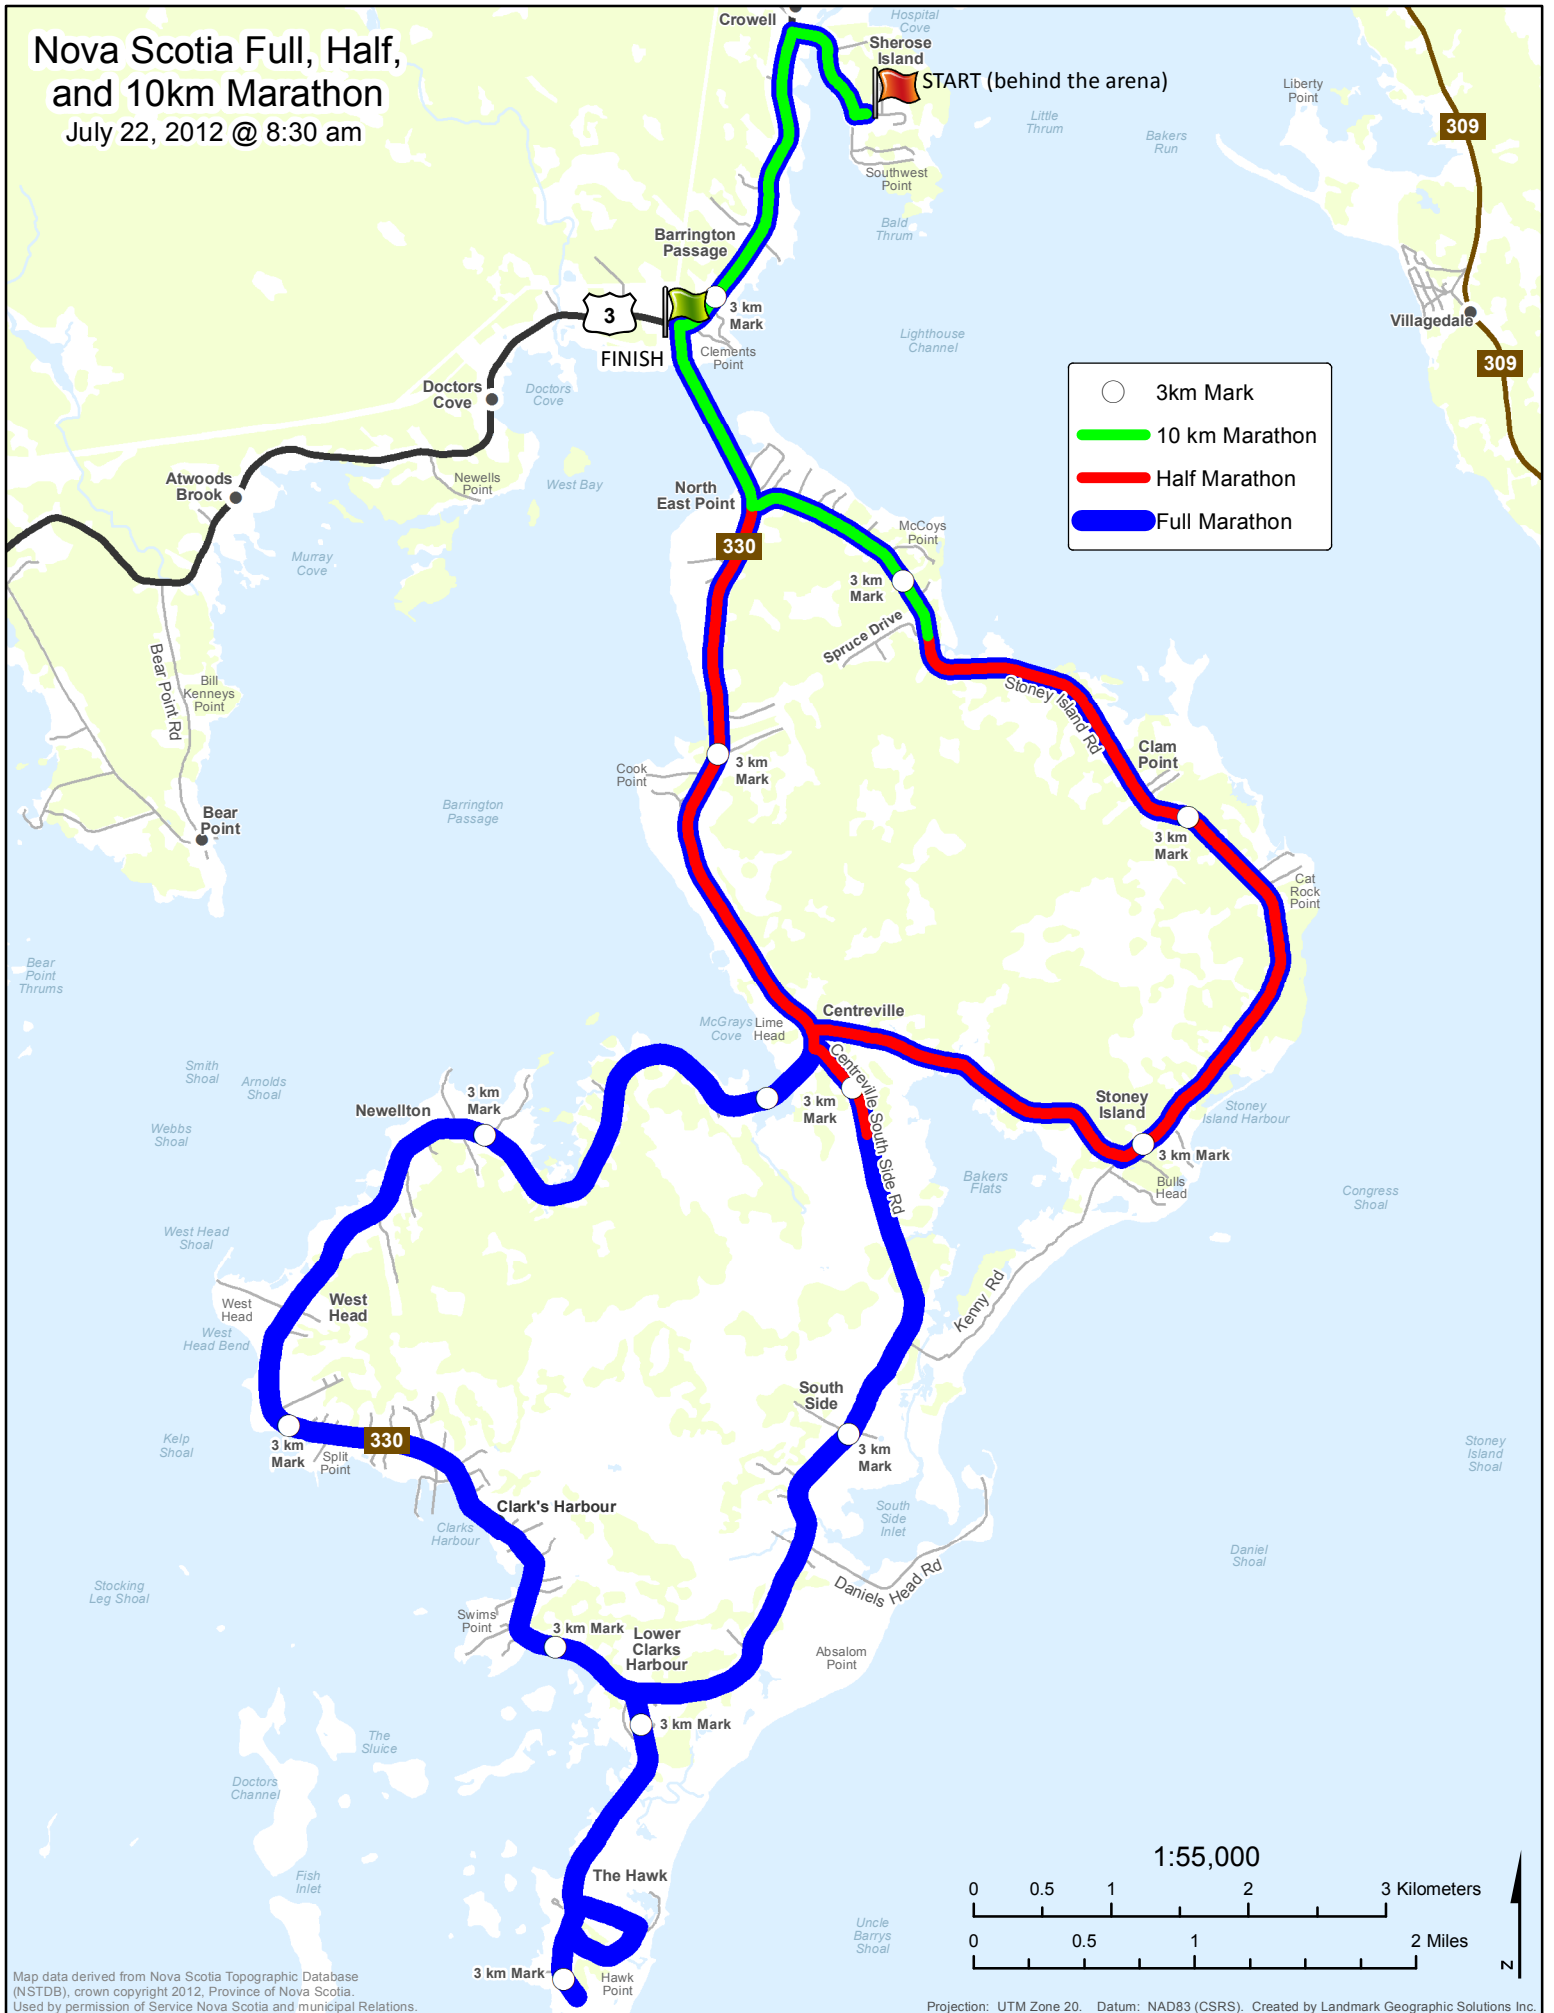

Nova Scotia Full, Half, and 10km Marathon

July 22, 2012 @ 8:30 am

Map data derived from Nova Scotia Topographic Database (NSTDB), crown copyright 2012, Province of Nova Scotia. Used by permission of Service Nova Scotia and municipal Relations.

Projection: UTM Zone 20. Datum: NAD83 (CSRS). Created by Landmark Geographic Solutions Inc.